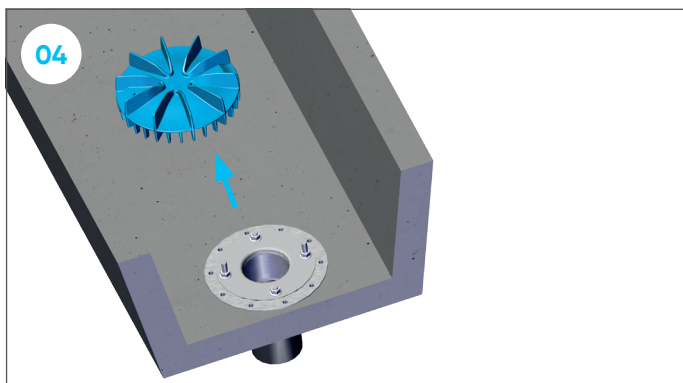

Akasion emergency overflow (60–85mm) for gutter outlet XL75 mm

747592

21/06/031 / 74.00101