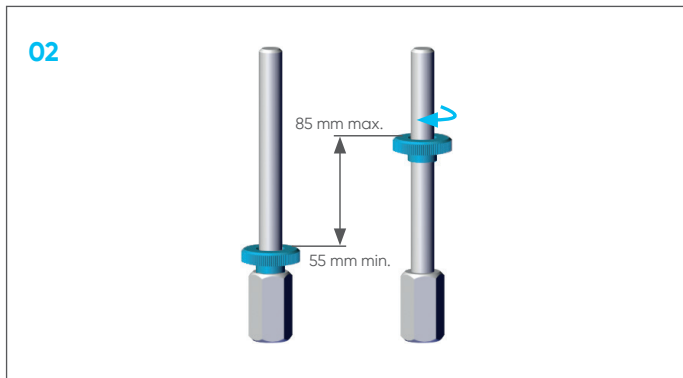

Akasion emergency overflow (60–85mm) for gutter outlet XL75 mm

747592

21/06/031 / 74.00101