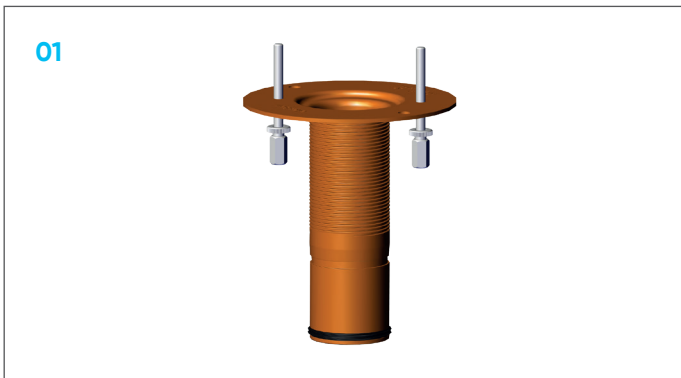

Akasion emergency overflow (60–85mm) for gutter outlet XL75 mm

747592

21/06/031 / 74.00101