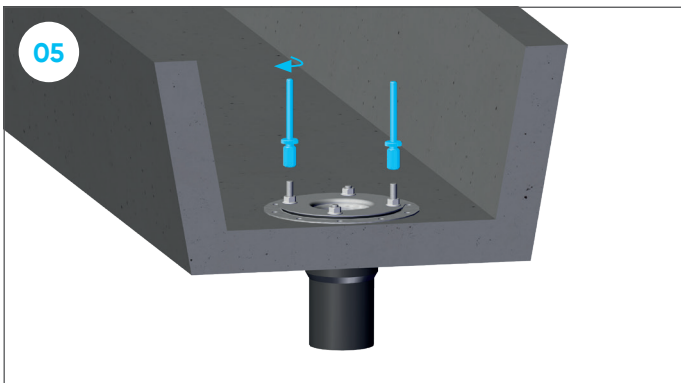

Akasion emergency overflow (60–85mm) for gutter outlet XL75 mm

747592

21/06/031 / 74.00101