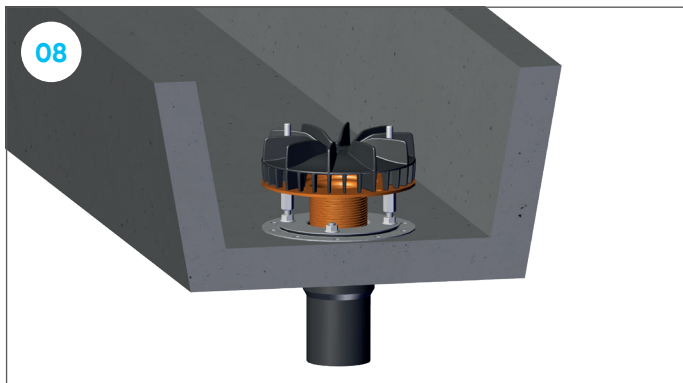

Akasion emergency overflow (60–85mm) for gutter outlet XL75 mm

747592

21/06/031 / 74.00101