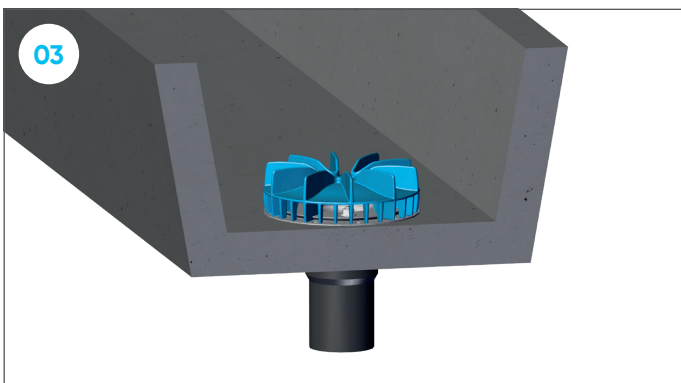

Akasion emergency overflow (60–85mm) for gutter outlet XL75 mm

747592

21/06/031 / 74.00101