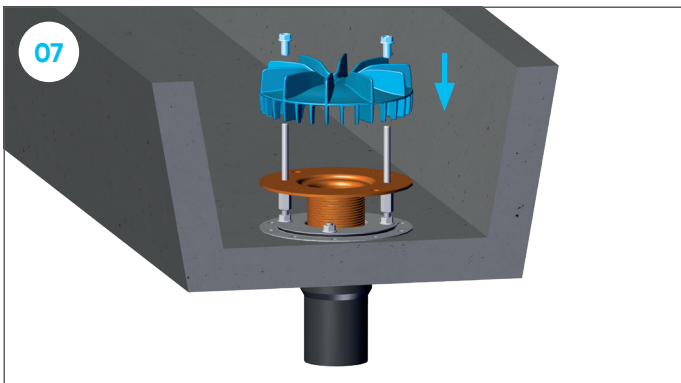

Akasion emergency overflow (60–85mm) for gutter outlet XL75 mm

747592

21/06/031 / 74.00101