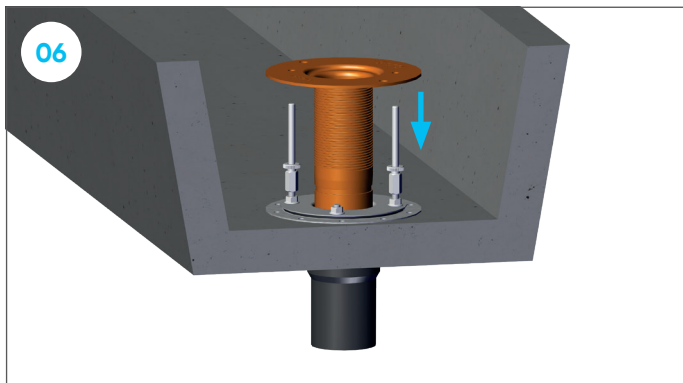

Akasion emergency overflow (60–85mm) for gutter outlet XL75 mm

747592

21/06/031 / 74.00101