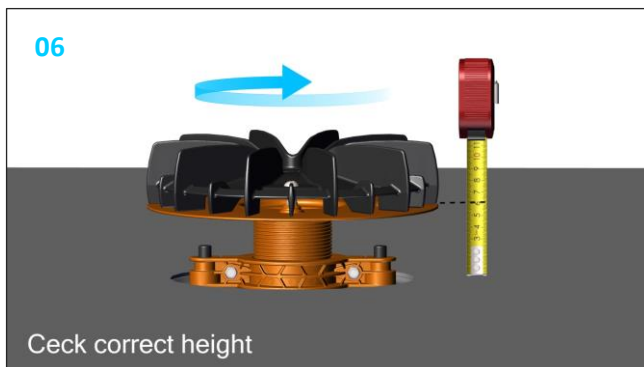

Emergency overflow 75mm height adjustable

747551

23/02/179/7400125