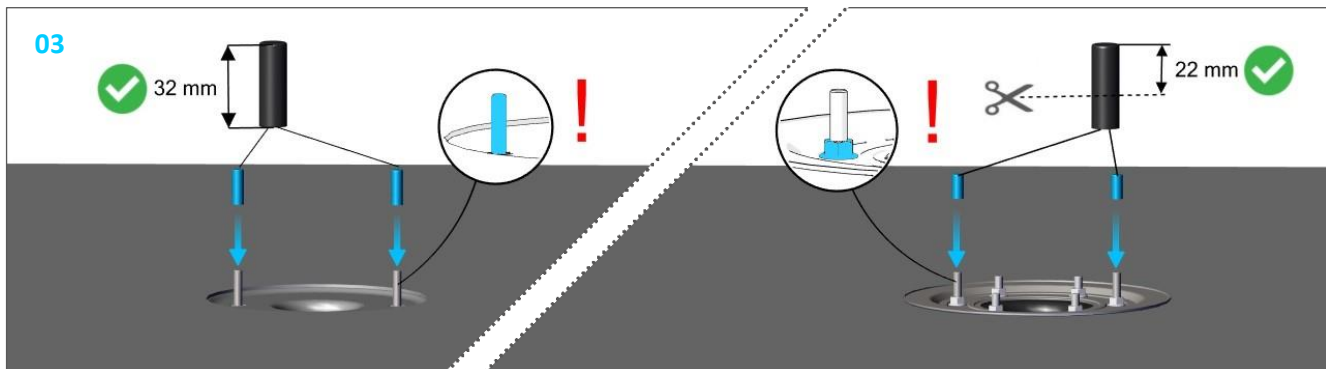

Emergency overflow 75mm height adjustable

747551

23/02/179/7400125