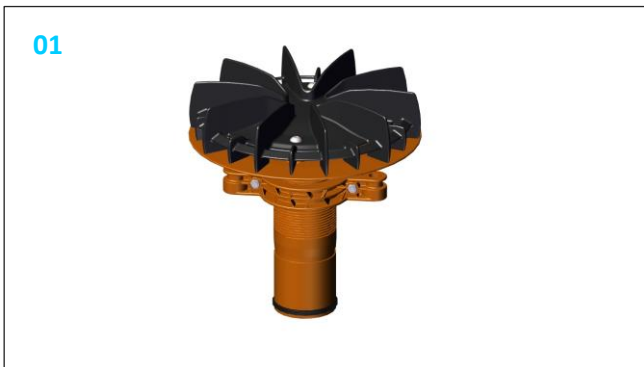

Emergency overflow 75mm height adjustable

747551

23/02/179/7400125