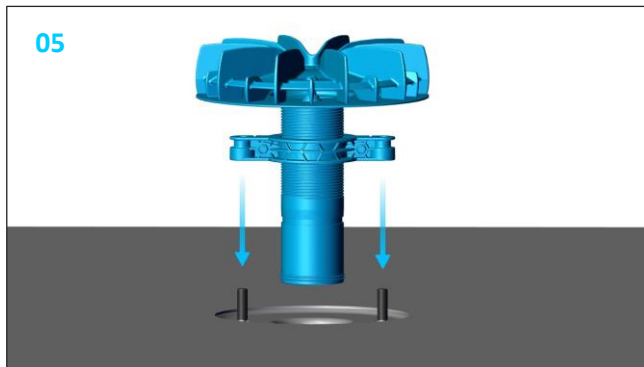

Emergency overflow 75mm height adjustable

747551

23/02/179/7400125