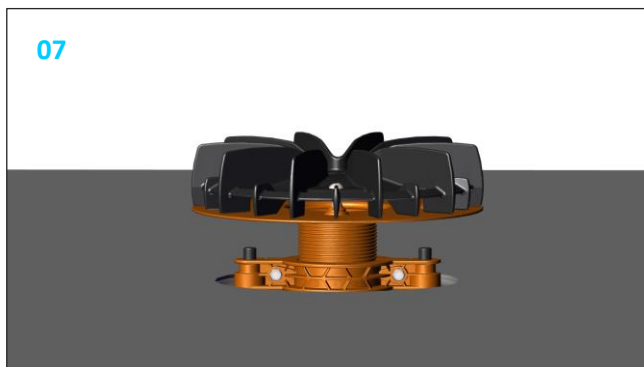

Emergency overflow 75mm height adjustable

747551

23/02/179/7400125