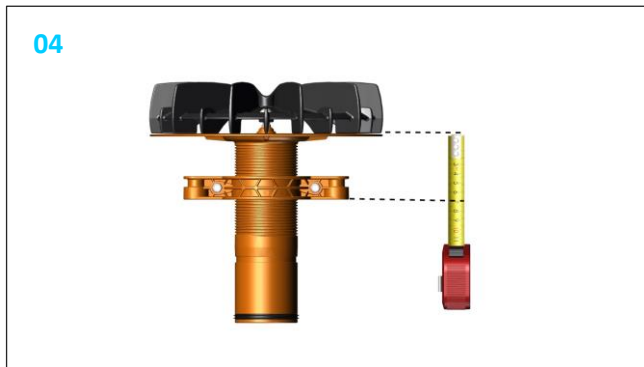

Emergency overflow 75mm height adjustable

747551

23/02/179/7400125