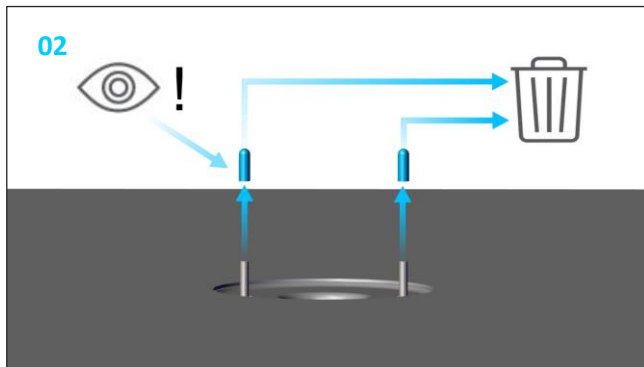

Emergency overflow 75mm height adjustable

747551

23/02/179/7400125