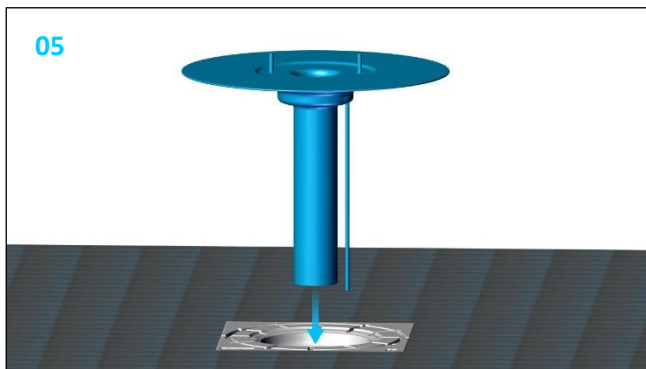

Roof outlet XL75 FPO-PP heated

747547

23/03/203 / 7400138