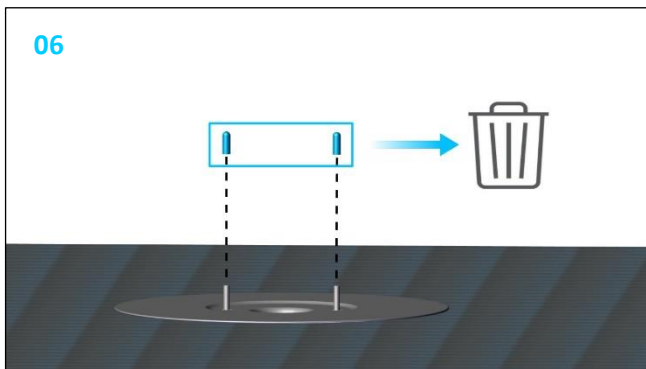

Roof outlet XL75 FPO-PP heated

747547

23/03/203 / 7400138