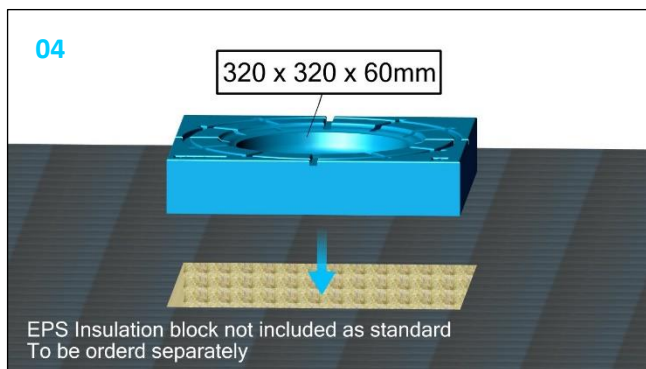

Roof outlet XL75 FPO-PP heated

747547

23/03/203 / 7400138