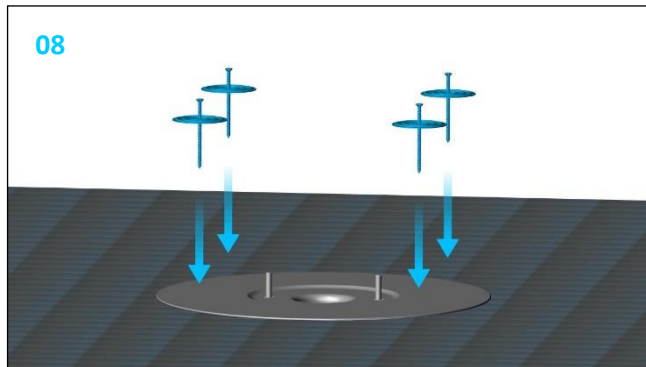

Roof outlet XL75 FPO-PP heated

747547

23/03/203 / 7400138