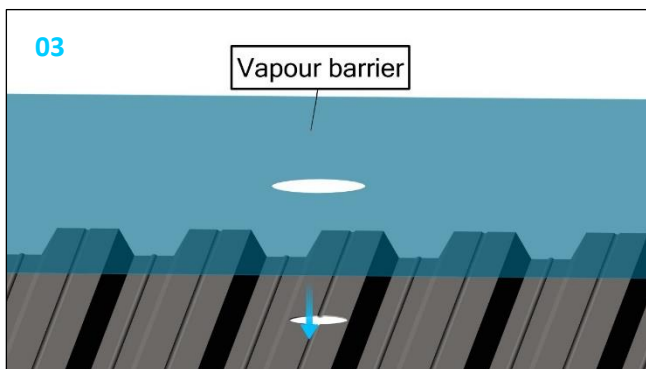

Roof outlet XL75 FPO-PP heated

747547

23/03/203 / 7400138