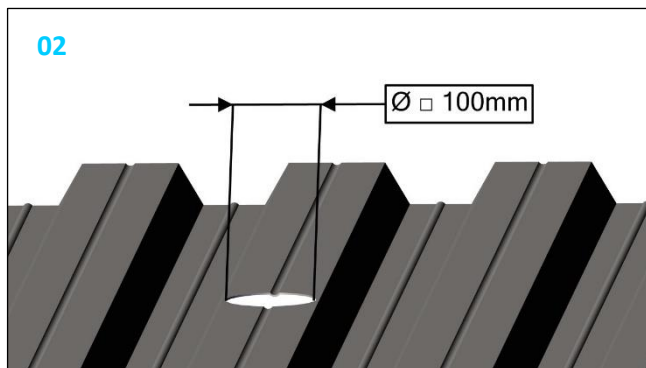

Roof outlet XL75 FPO-PP heated

747547

23/03/203 / 7400138