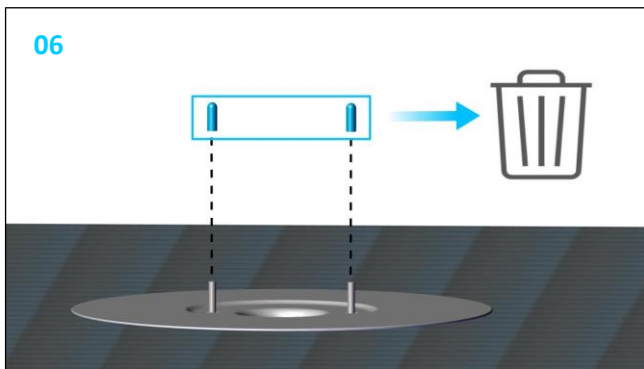

Roof outlet XL90 PVC Heated

749045

23/06/224 / 7400153