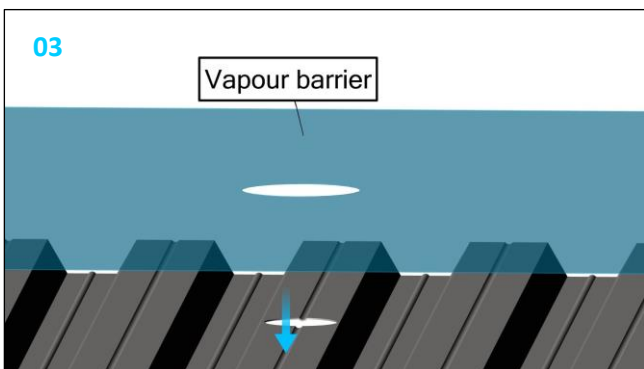

Roof outlet XL90 PVC Heated

749045

23/06/224 / 7400153