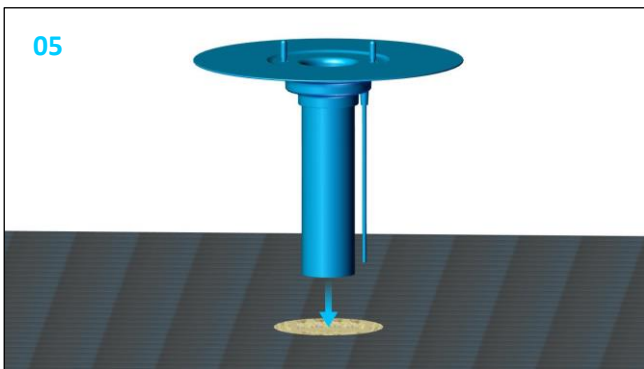

Roof outlet XL90 PVC Heated

749045

23/06/224 / 7400153