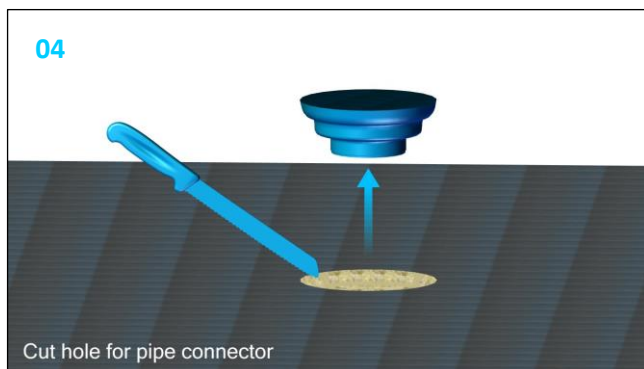

Roof outlet XL90 PVC Heated

749045

23/06/224 / 7400153