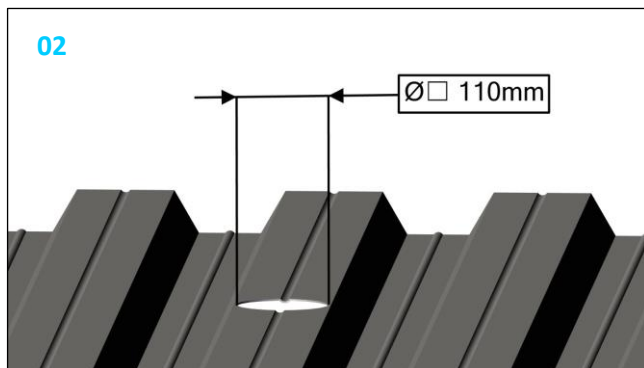

Roof outlet XL90 PVC Heated

749045

23/06/224 / 7400153