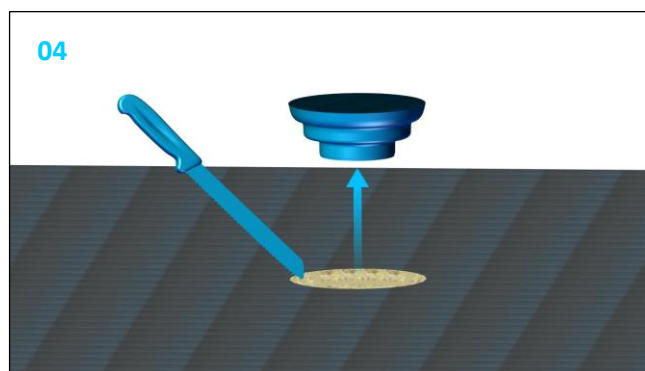

Roof outlet XL90 Clamp Heated

749041

23/06/228 / 7400157