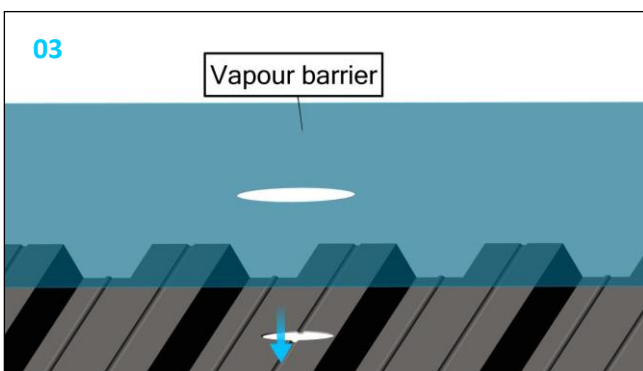

Roof outlet XL90 Clamp Heated

749041

23/06/228 / 7400157