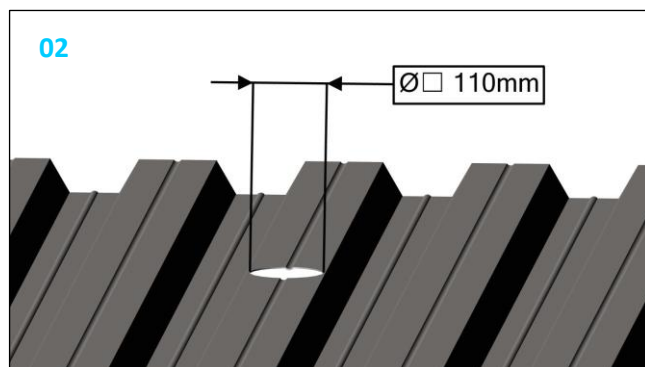

Roof outlet XL90 Clamp Heated

749041

23/06/228 / 7400157