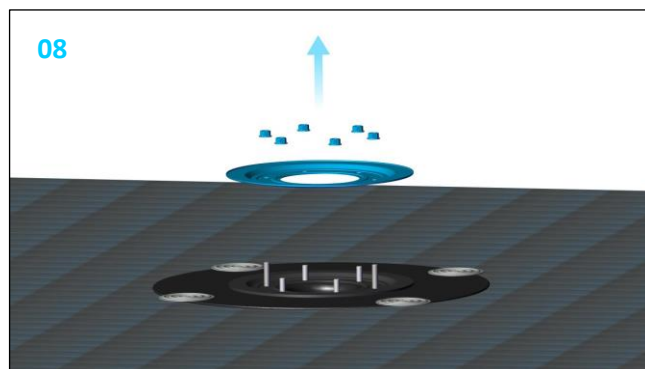

Roof outlet XL90 Clamp Heated

749041

23/06/228 / 7400157