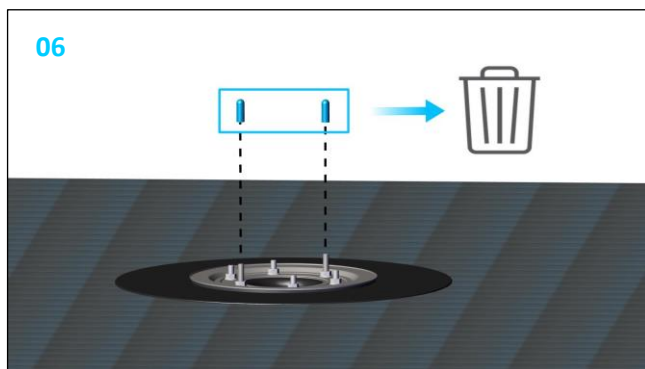

Roof outlet XL90 Clamp Heated

749041

23/06/228 / 7400157