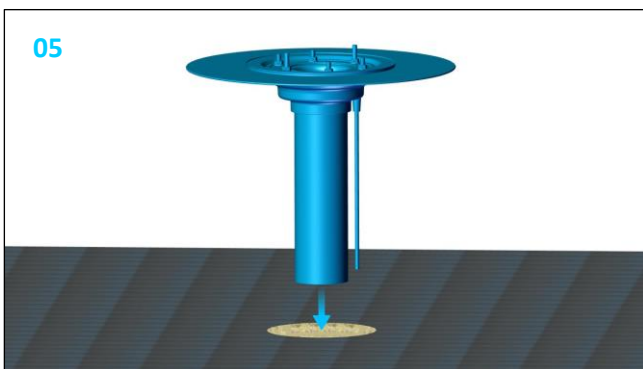

Roof outlet XL90 Clamp Heated

749041

23/06/228 / 7400157