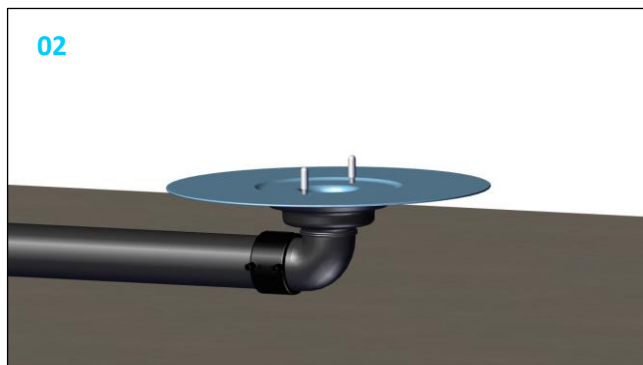

Roof outlet XL75 FPO-PE horizontal

747588

23/08/241/7400164