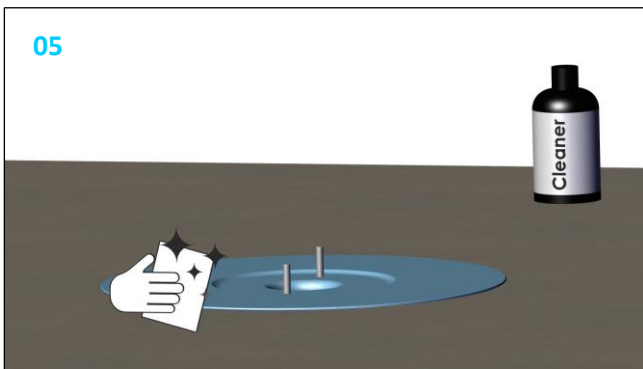

Roof outlet XL75 FPO-PE horizontal

747588

23/08/241/7400164