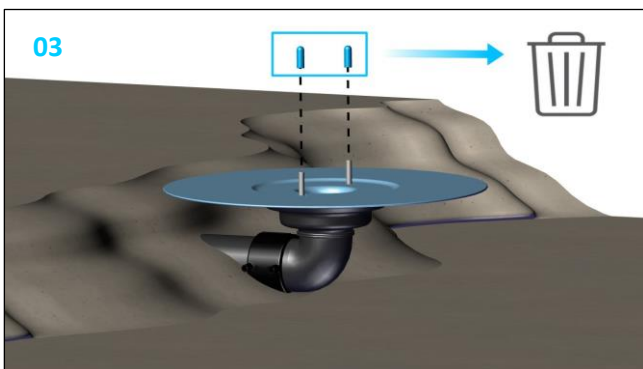

Roof outlet XL75 FPO-PE horizontal

747588

23/08/241/7400164