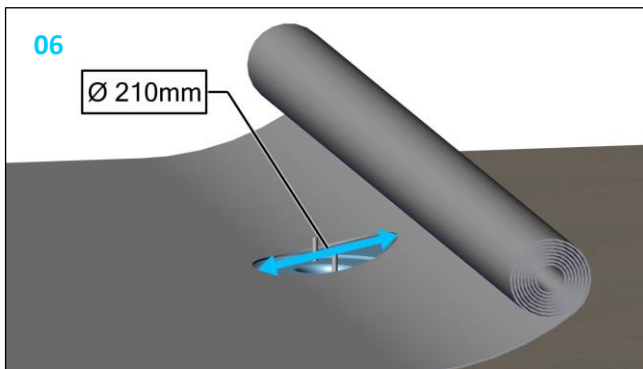

Roof outlet XL75 FPO-PE horizontal

747588

23/08/241/7400164