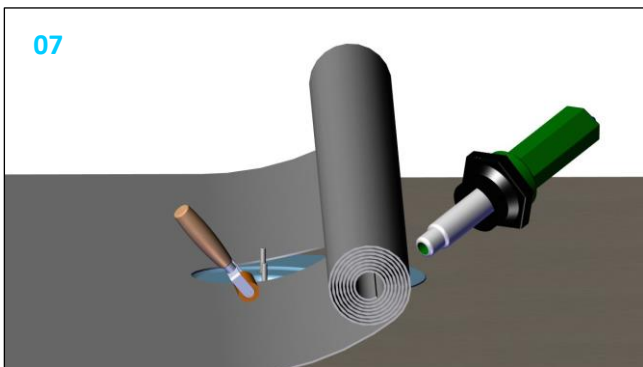

Roof outlet XL75 FPO-PE horizontal

747588

23/08/241/7400164